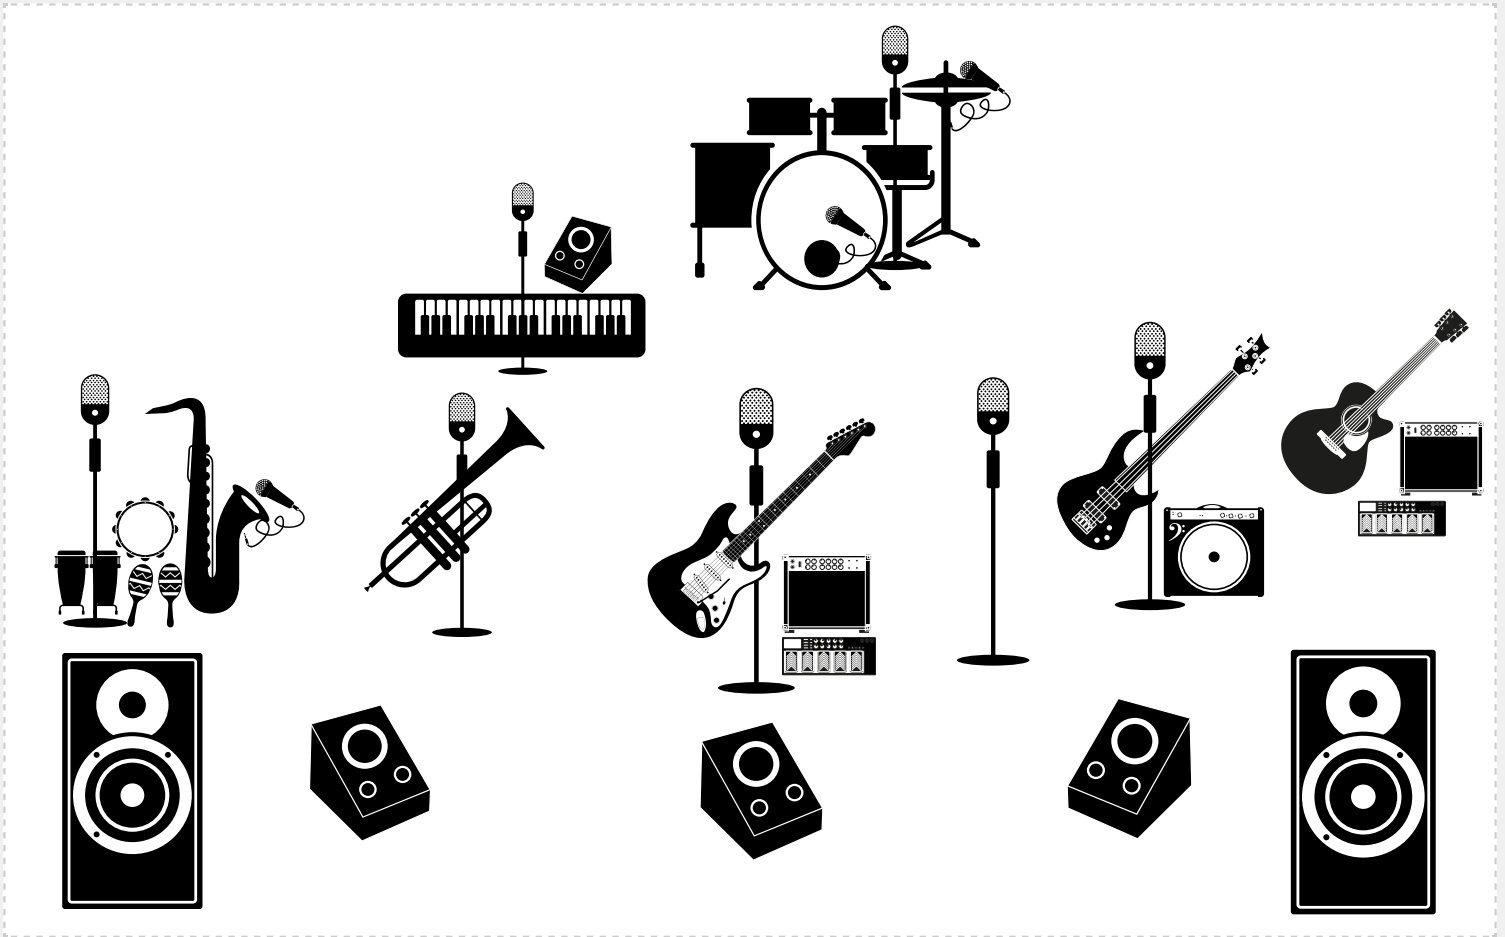

Proverbs Reggae Band (STAGE LAYOUT)

Object (Name, Brand)	Effects/Settings	Comments
1. Drum Kit (<i>Drummer</i>)		
2. Bass (<i>Bass Guitar</i>)		
3. Steel String Guitar (<i>Guitar - 2nd</i>)		
4. Microphone (<i>Lead Rhythm Guitar - Vocals</i>)		
5. Microphone (<i>Female Vocals</i>)		
6. Microphone (<i>Bass - Vocals</i>)		
7. Keyboard (<i>Keyboardist</i>)		
8. Trumpet (<i>Trombone</i>)		
9. Saxophone (<i>Saxophone</i>)		